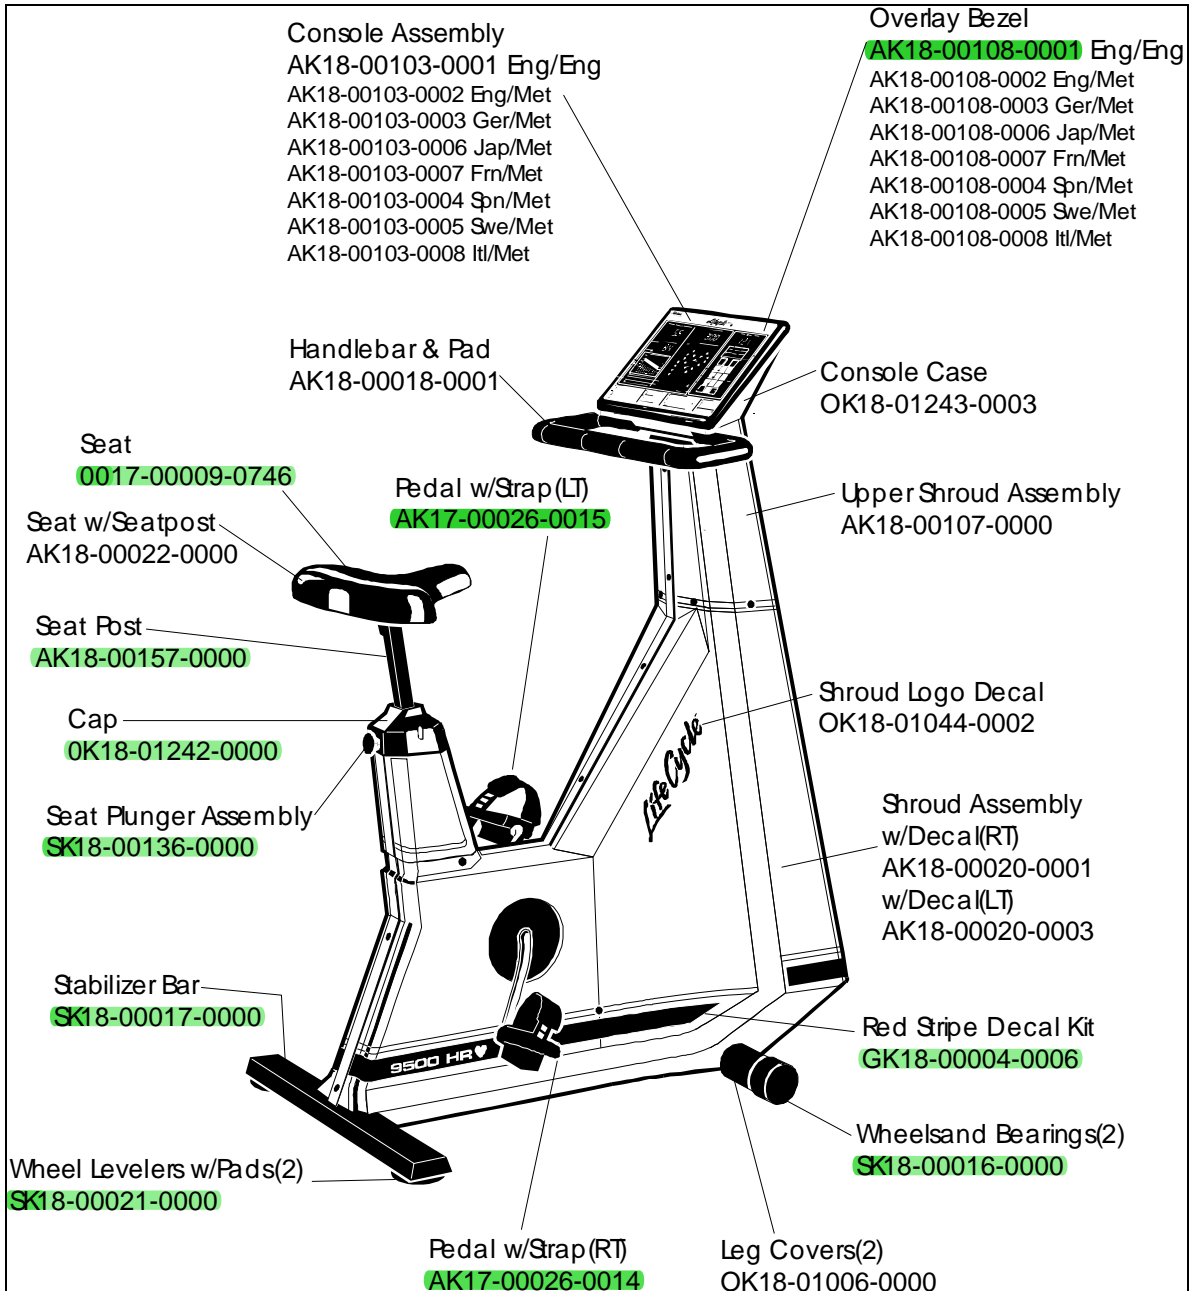

**LC-9500
EXERCISE BIKE**

GK18-00008-XXXX

**SN # 451-475, 149744- 150042,
150284-150416**

LC-9500
EXERCISE BIKE

GK18-00008-XXXX
 SN # 451-475, 149744- 150042,
 150284-150416